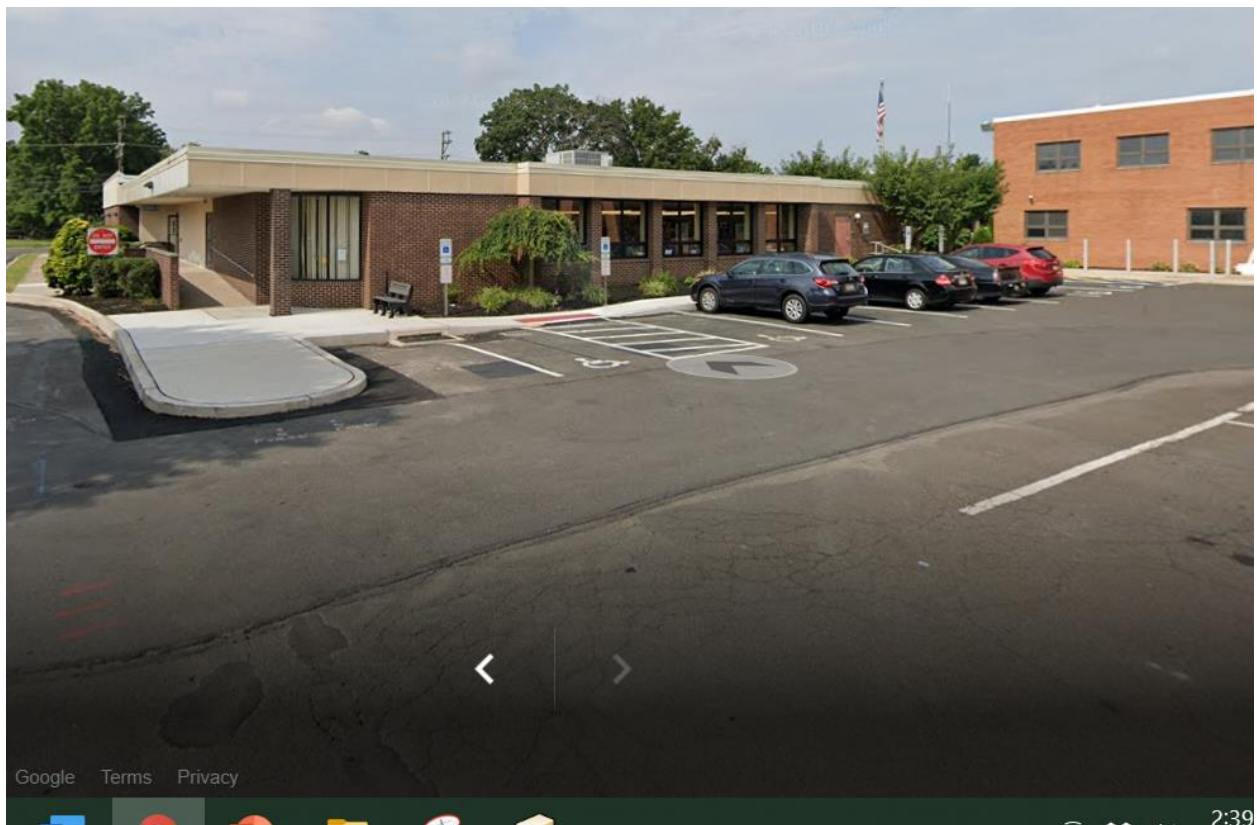

Upper Southampton Municipal Authority

(behind the Southampton Library)

945 Street Road

Southampton PA 18966

**FROM STREET ROAD GO IN THE LIBRARY ENTRANCE AND THEN
GO STRAIGHT BACK.**

Aerial View